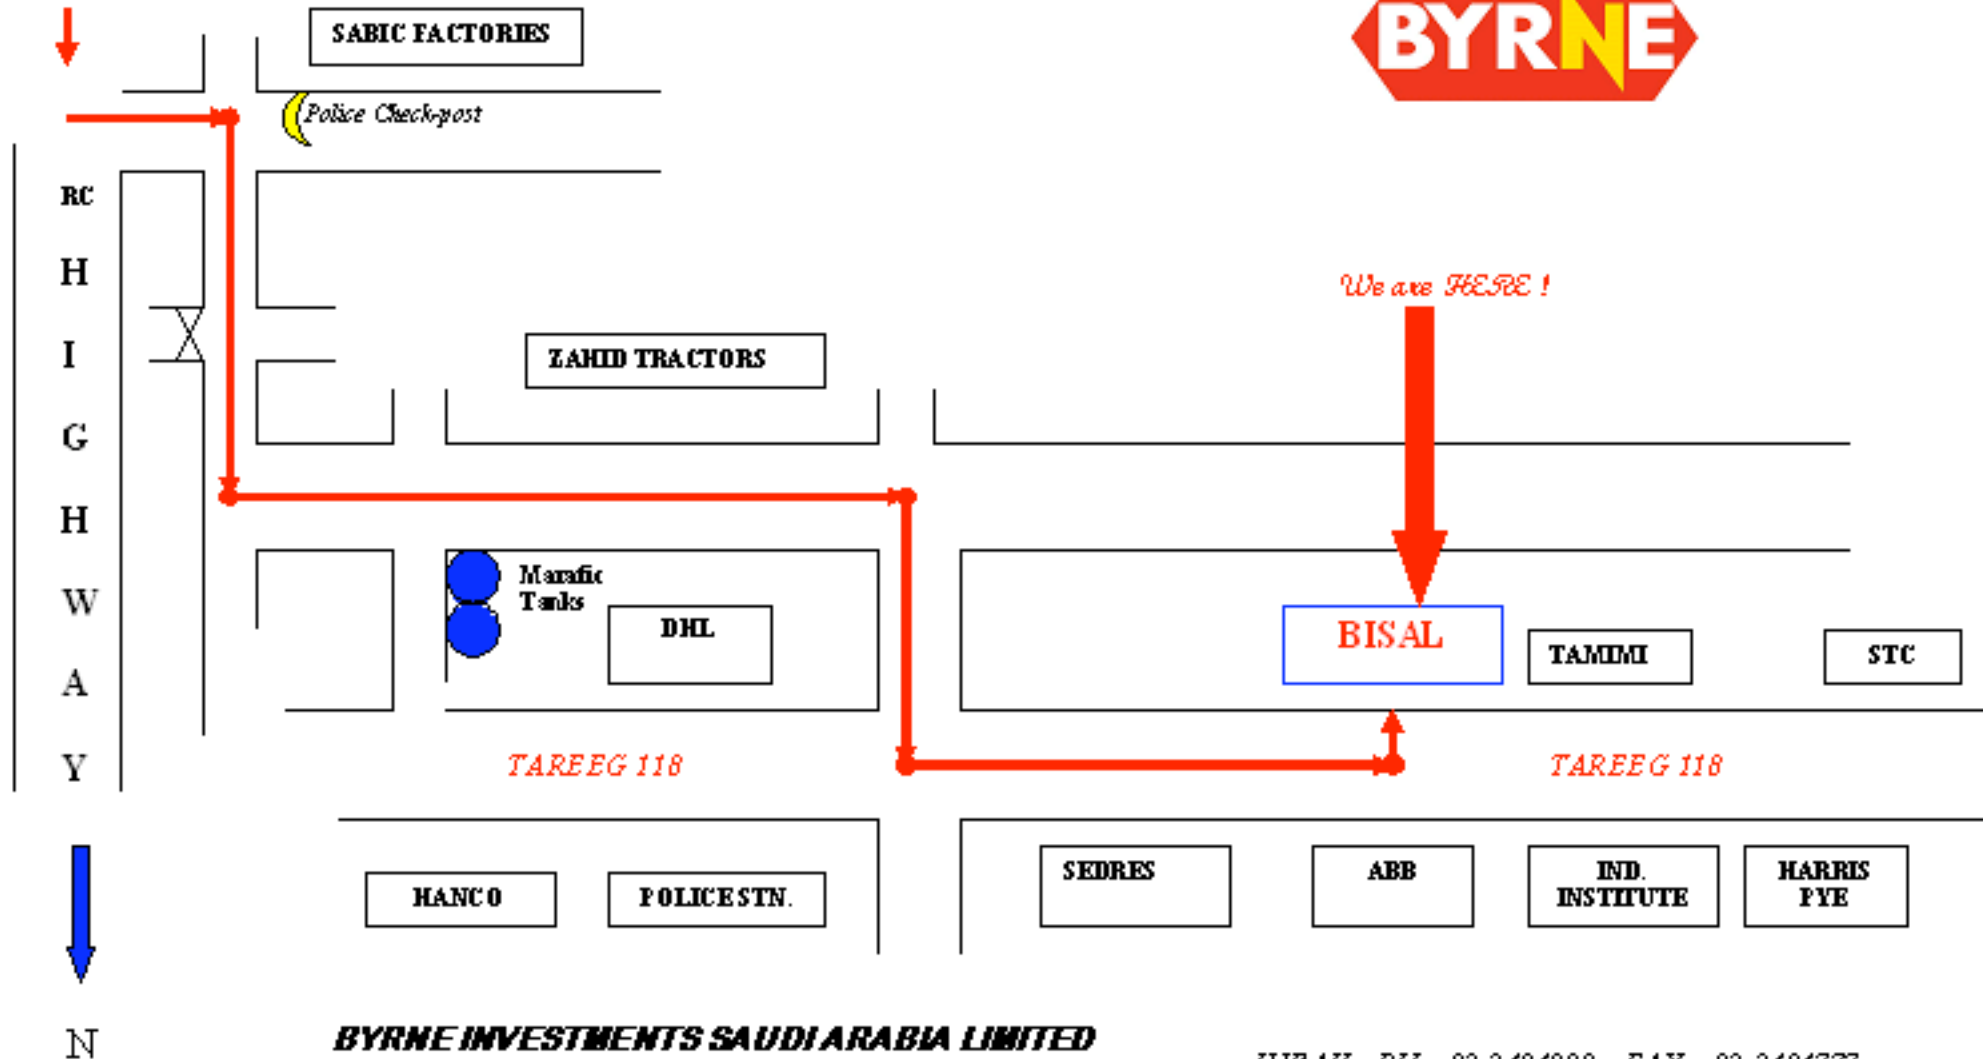

LOCATION MAP - JUBAIL

From 6th Exit (Under Bridge) towards RC Support Ind. Area - 1 North

BYRNE INVESTMENTS SAUDI ARABIA LIMITED
SUPPORT INDUSTRIAL AREA - 1 (NORTH),
ROYAL COMMISSION AREA, JUBAIL, KSA

JUBAIL - PH - 03-3404888 FAX - 03-3404777
AL KHOBAR - PH - 03-8116225 FAX - 03-8116227