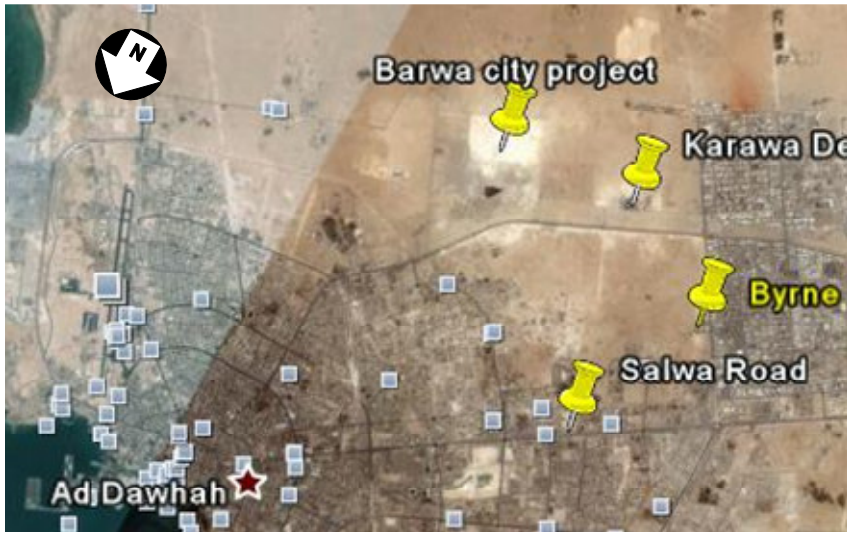

Location Map for Byrne Equipment Rental Qatar

From Doha Street 32

Al Watan Petrol Station

GAC

Street 23

East Industrial Street

Equipment Rental

Tel: +974 4602320

Qatar Navigation Yard

X

AUDI
VW

Street 15

Street 10

Salwa Road

New Salwa Road Interchange Construction